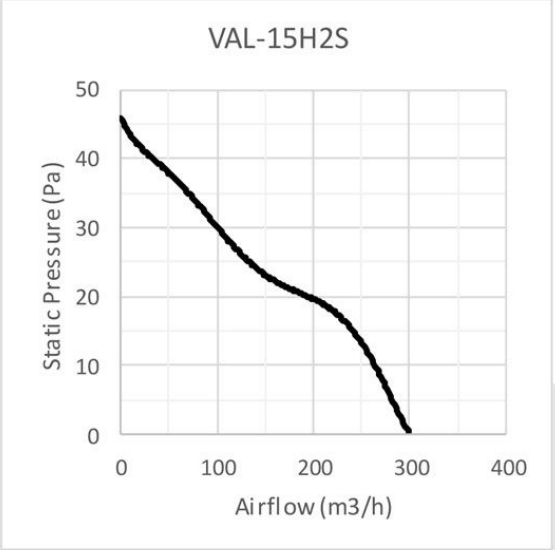

VAL Residential Axial Extract Fan, Autolux model

Axial extractor with airflow rate of $(300 \text{ to } 820) \text{ m}^3/\text{h}$, with square discharge area of $(150 \text{ to } 300) \text{ mm}$ for installation on window and free delivery. Motor mounted on the fan plastic body allow offering low noise level. The fan is manufactured from injection molded plastic, with earth connection and single phase $220\text{V}-50\text{Hz}$. The fan is equipped with a class B low consumption motor, and automatic air flow driven damper which opens after energizing the fan. The fans are suitable to operate with air temperature up to 40°C . VAL axial extractors are specially designed for ventilation of medium and large size rooms and kitchens.

تمامی اعداد ارائه شده مربوط به حالت آزاد (free delivery) کارکرد فن هستند.

NO	Model	Fan Dia. (mm)	Voltage (V)	Current (A)	Power (W)	Speed (rpm)	Air Flow (m ³ /h)	IP	Weight (Kg)	Sound pressure level* (dBA)
1	VAL-15H2S	150	220	0.3	36	1900	300	X4	1.2	47
2	VAL-20C4S	200	220	0.18	38	1300	420	X4	1.7	42
3	VAL-25C4S	250	220	0.23	50	1200	700	X4	2.1	48
4	VAL-30C4S	300	220	0.25	54	1140	820	X4	2.4	44

*صدای محصول در فاصله ۳ متری اندازه گیری شده است.

1

2

3

4

Model	A	B	C	D	E	F
VAL-15	247	247	194	145	59	86
VAL-20	298	298	244	163	73	90
VAL-25	345	345	294	170	73	97
VAL-30	395	395	344	171	74	97

جدول ابعاد بر حسب میلیمتر ارائه شده است.